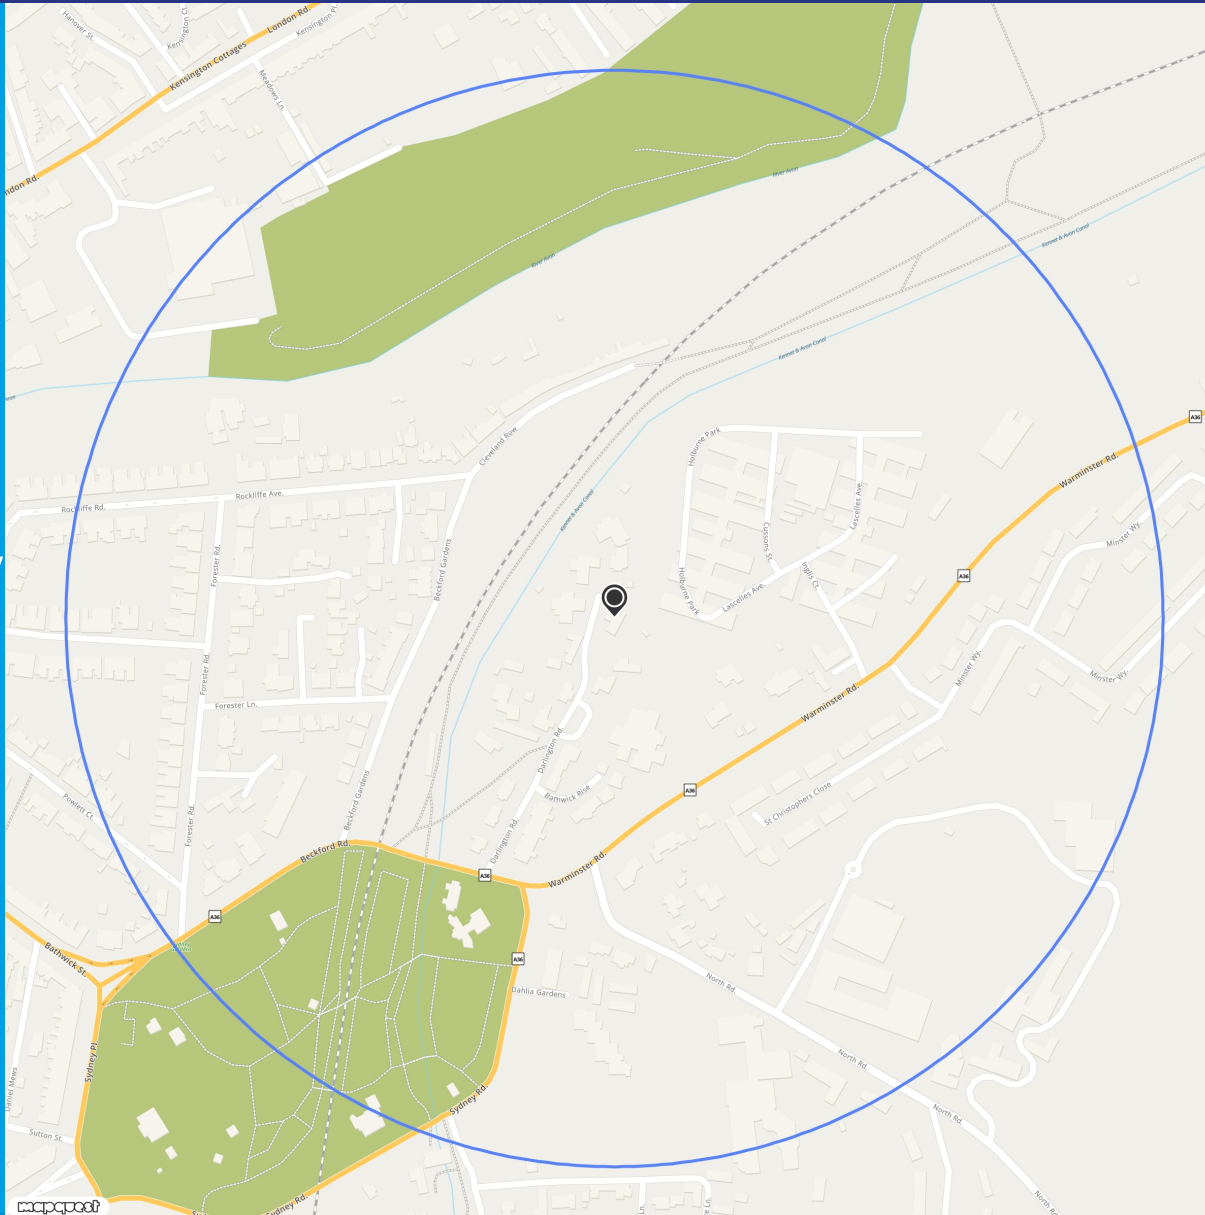

5-MINUTE WALKING BUBBLE

#StaySafeGetActive on your journey to school

Bathwick St Mary
CofE VA Primary

Protect
our
children

If possible,
walk, cycle
or scoot
to school

If you have
to drive,
park at least
5-minutes
away

Supported by the

Department
for Transport

For more hints, tips and information please visit www.modeshiftstars.org/staysafegetactive

This 5-minute walking zone represents a distance of 400m measured as a straight line, based upon an average walking speed of 3-miles per hour